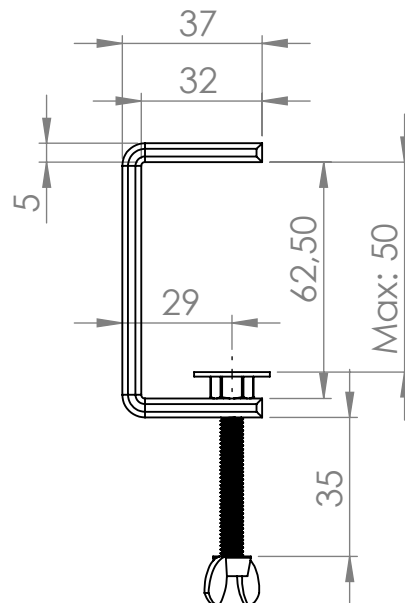

Clamps x2

Art.nr. 697030		Name Office Power Clamp 3 extension, 2 net, incl. clamps, 2,80m cable SE		
Last saved by Tolle	Last saved 2019-02-27	Material x	Rev -	Format A4
Created by Tolle	Created date 2018-02-27		Scale 1:3	Page 1/1