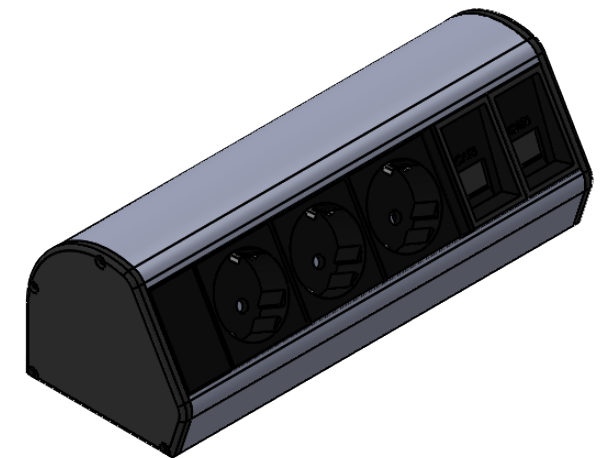

Clamps x2

Art.nr. 697030		Name Office Power Clamp 3 extension, 2 net, incl. clamps, 2,80m cable SE		
Last saved by Tolle	Last saved 2019-02-27	Material x	Rev -	Format A4
Created by Tolle	Created date 2018-02-27		Scale 1:3	Page 1/1