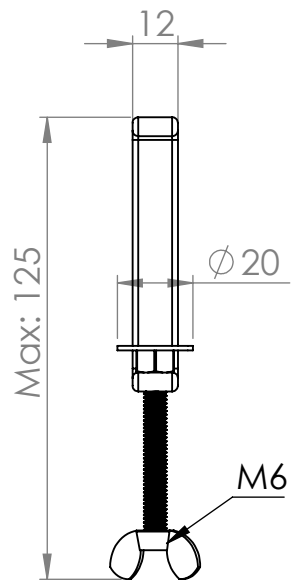

Clamps x2

Art.nr. 697030		Name Office Power Clamp 3 extension, 2 net, incl. clamps, 2,80m cable SE		
Last saved by Tolle	Last saved 2019-02-27	Material x	Rev -	Format A4
Created by Tolle	Created date 2018-02-27		Scale 1:3	Page 1/1