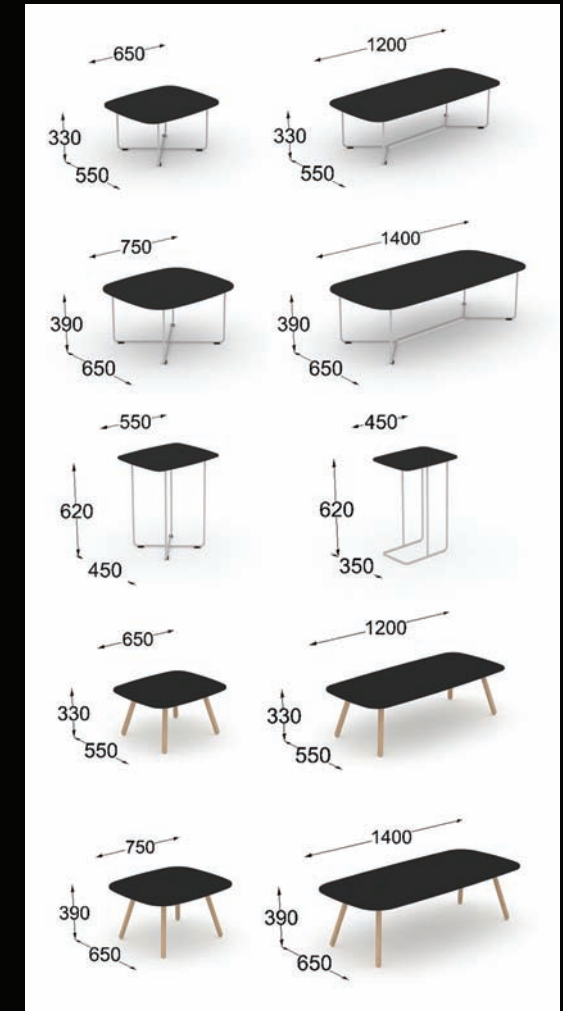

# BONDO TABLE

Design: Harri Korhonen

Sofa: Aarno Wood, coat rack: Hauda

The Bondo table was originally designed as part of the Bondo sofa series. The light structure, beveled table top edge and soft shape create an aerial impression. The tables overlap each other slightly which allows for organic layouts. The table is available in different sizes including a small side table to be used as a laptop or writing table in groups that consists of sofas and armchairs. Bondo sofa tables are also available with a wooden leg option.

Bondo family is part of Inno concept COZY OFFICE

Materials: legs epoxy coated or chromed steel or massive wood, mdf top.

For information about standard materials visit [www.inno.fi](http://www.inno.fi)

**inno**.fi